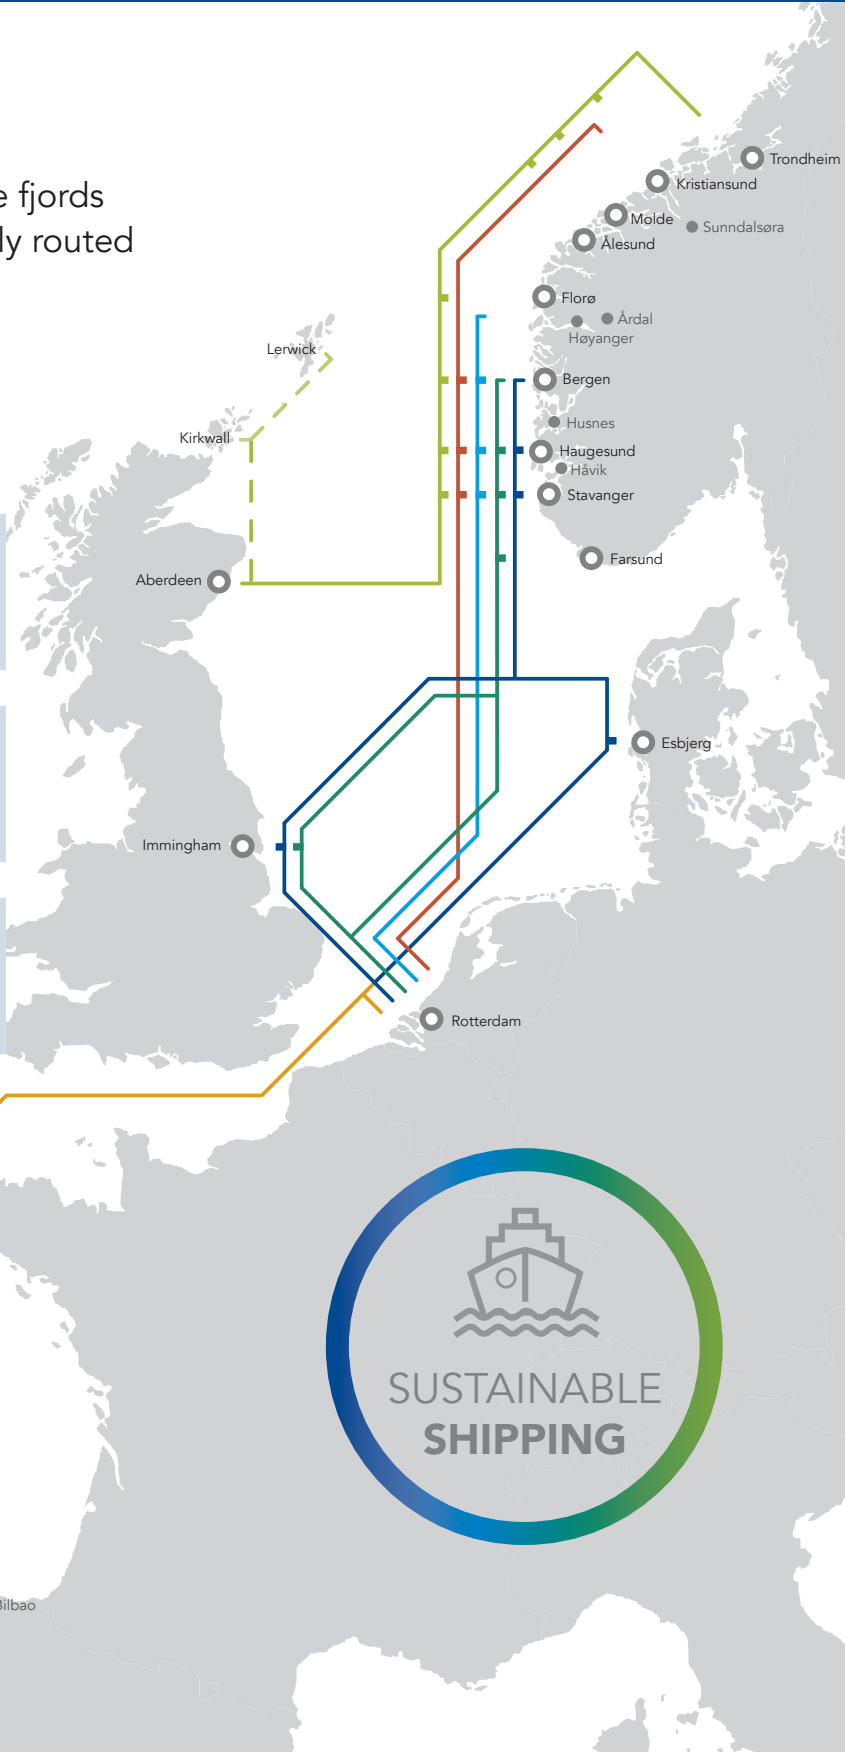

# NEW CONNECTION: NORWAY TO SPAIN

## Seamless ro-ro service from Norway to and from Spain with Sea-Cargo!

Use our extensive network connecting the fjords of West Coast Norway to Spain - efficiently routed through our central hub in Rotterdam. Fast, flexible and reliable - your cargo in expert hands.

### Schedules

<b>Trondheim</b> Departure <b>Wednesday</b>	 +13 days	<b>Vilagarcia</b> Arrive <b>Tuesday</b>	 +15 days	<b>Trondheim</b> Arrive <b>Wednesday</b>
<b>Bergen</b> Departure <b>Monday</b>	 +8 days	<b>Vilagarcia</b> Arrive <b>Tuesday</b>	 +9 days	<b>Bergen</b> Arrive <b>Thursday</b>
<b>Tananger</b> Departure <b>Wednesday</b>	 +6 days	<b>Vilagarcia</b> Arrive <b>Tuesday</b>	 +9 days	<b>Tananger</b> Arrive <b>Thursday</b>